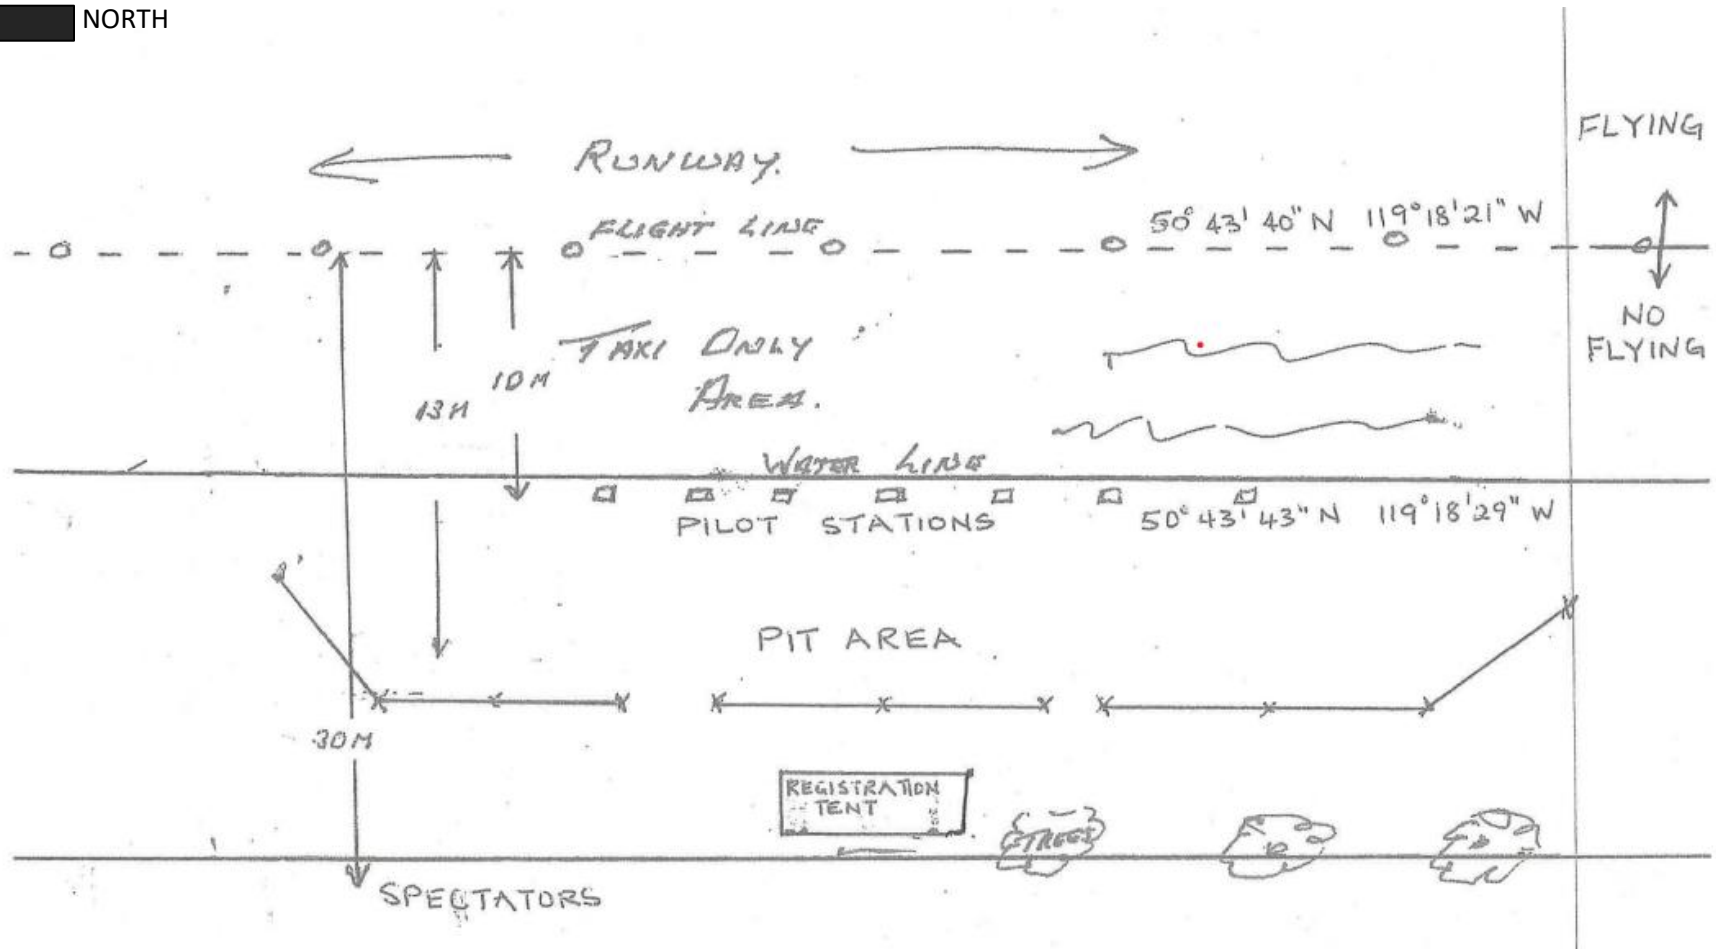

VERNON REMOTE CONTROL AEROMODELLERS SOCIETY  
CLUB 5, ZONE C  
SANDY POINT EVENT FLYING SITE  
2100 SANDY POINT ROAD, SALMON ARM, BC  
50°43'N 49" – 119° 18.35" W  
CONTACT: JIM HILL 250-550-4135

MAXIMUM FLYING ALTITUDE 400 FEET

EMERGENCY VEHICLE ACCESS      CAMPGROUND ROADWAY